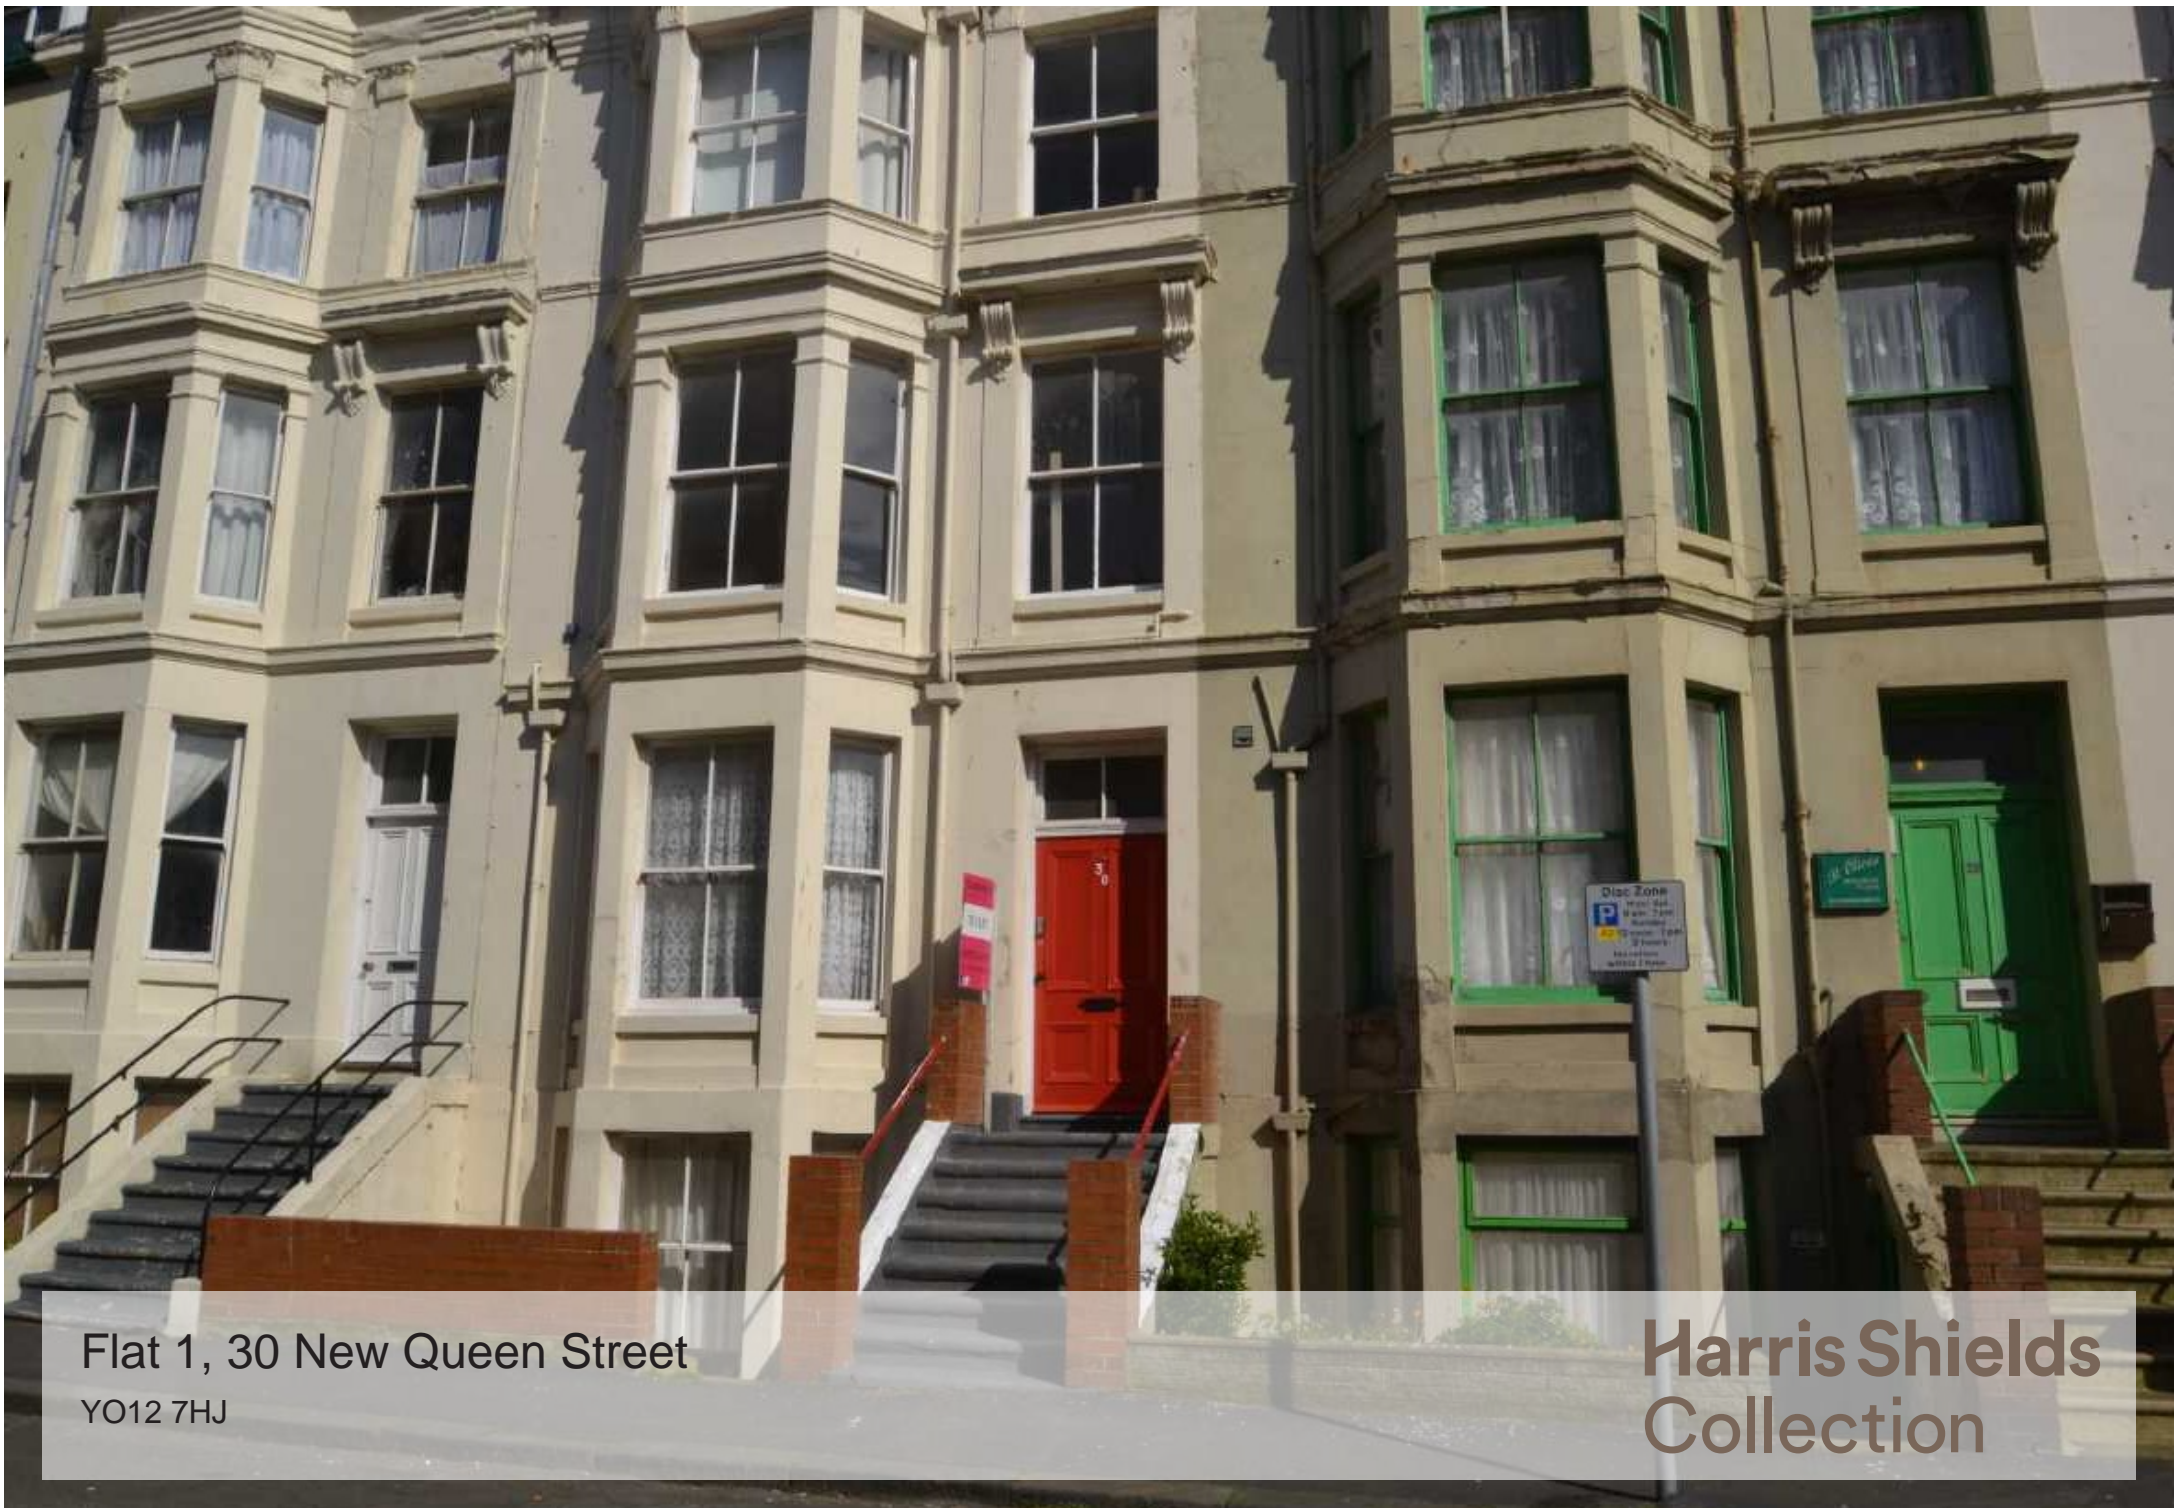

Made with Metropix ©2015

Flat 1, 30 New Queen Street
YO12 7HJ

Harris Shields
Collection

One bedroom ground floor studio

- ✓ Studio Flat
- ✓ Offered Unfurnished
- ✓ Council Tax Band A
- ✓ Fitted Kitchen
- ✓ Double Glazing
- ✓ Available December
- ✓ Ground Floor
- ✓ Close To Town Centre