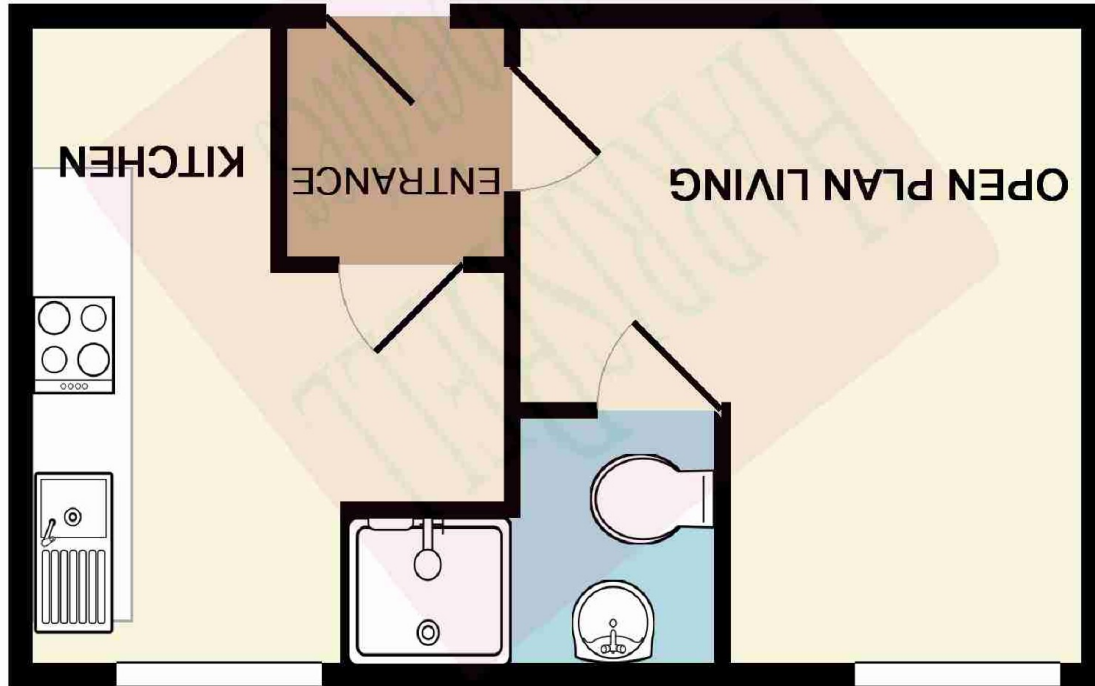

Whilst every attempt has been made to ensure the accuracy of the floor plan contained here, measurements of doors, windows, rooms and any other items are approximate and no responsibility is taken for any error, omission, or mis-statement. This plan is for illustrative purposes only and should be used as such by any prospective purchaser. The services, systems and appliances shown have not been tested and no guarantee as to their operability or efficiency can be given

Made with Metropix ©2015

Flat 1, 30 New Queen Street
YO12 7HJ

Harris Shields
Collection

One bedroom ground floor studio

- ✓ Studio Flat
- ✓ Offered Unfurnished
- ✓ Council Tax Band A
- ✓ Fitted Kitchen
- ✓ Double Glazing
- ✓ Available December
- ✓ Ground Floor
- ✓ Close To Town Centre